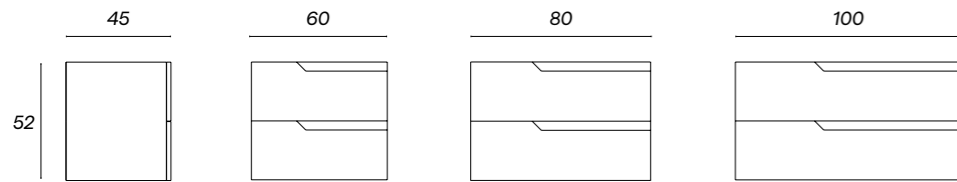

BOHE PERSONALIZABLE 2 C

Laminados	60	80	100
● ca	MBBESOP00001	MBBESOP00006	MBBESOP00011
● ch	MBBESOP00002	MBBESOP00007	MBBESOP00012
● ct	MBBESOP00003	MBBESOP00008	MBBESOP00013
● ng	MBBESOP00004	MBBESOP00009	MBBESOP00014
○ bp	MBBESOP00005	MBBESOP00010	MBBESOP00015
PVP	305€	330€	343€

Lacados	60	80	100
● Lca	MBBESOP00016	MBBESOP00023	MBBESOP00030
● Lch	MBBESOP00017	MBBESOP00024	MBBESOP00031
● Lar	MBBESOP00018	MBBESOP00025	MBBESOP00032
● Lho	MBBESOP00019	MBBESOP00026	MBBESOP00033
● Lti	MBBESOP00020	MBBESOP00027	MBBESOP00034
● Lto	MBBESOP00021	MBBESOP00028	MBBESOP00035
○ Lbp	MBBESOP00022	MBBESOP00029	MBBESOP00036
PVP	381€	413€	429€