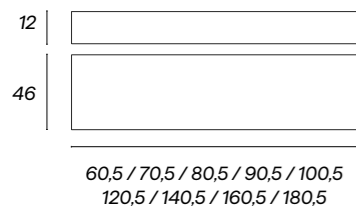

ENCIMERA APOYO LAMINADA INGLETADA H12

Laminados	60	70	80	90
ca	MBST12000102	MBST12000125	MBST12000108	MBST12000131
ch	MBST12000101	MBST12000126	MBST12000107	MBST12000132
ct	MBST12000086	MBST12000127	MBST12000085	MBST12000073
ng	MBST12000104	MBST12000128	MBST12000110	MBST12000133
bp	MBST12000103	MBST12000129	MBST12000109	MBST12000134
ab	MBST12000105	MBST12000130	MBST12000111	MBST12000135
tb	MBST12000106	MBST12001867	MBST12000112	MBST12000136
PVP	171€	175€	183€	194€

Laminados	100	120	140	160	180
ca	MBST12000114	MBST12000119	MBST12000137	MBST12000143	MBST12000150
ch	MBST12000113	MBST12000120	MBST12000138	MBST12000144	MBST12000151
ct	MBST12000087	MBST12000080	MBST12000069	MBST12000145	MBST12000152
ng	MBST12000116	MBST12000121	MBST12000139	MBST12000146	MBST12000153
bp	MBST12000115	MBST12000026	MBST12000140	MBST12000147	MBST12000154
ab	MBST12000117	MBST12000122	MBST12000141	MBST12000148	MBST12000155
tb	MBST12000118	MBST12000123	MBST12000142	MBST12000149	MBST12000156
PVP	210€	238€	285€	356€	445€