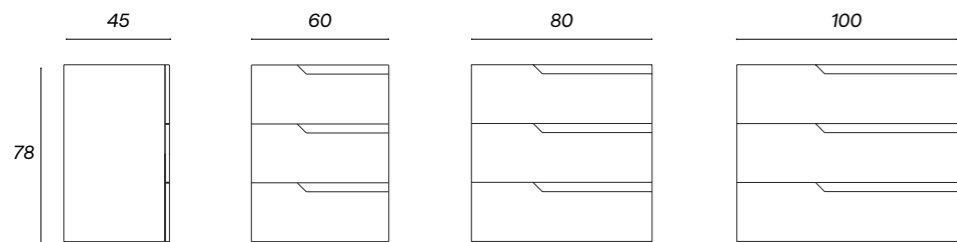

BOHE PERSONALIZABLE 3 C

Laminados	60	80	100
● ca	MBBECOM00001	MBBECOM00006	MBBECOM00011
● ch	MBBECOM00002	MBBECOM00007	MBBECOM00012
● ct	MBBECOM00003	MBBECOM00008	MBBECOM00013
● ng	MBBECOM00004	MBBECOM00009	MBBECOM00014
○ bp	MBBECOM00005	MBBECOM00010	MBBECOM00015
PVP	399€	432€	459€

Lacados	60	80	100
● Lca	MBBECOM00016	MBBECOM00023	MBBECOM00030
● Lch	MBBECOM00017	MBBECOM00024	MBBECOM00031
● Lar	MBBECOM00018	MBBECOM00025	MBBECOM00032
● Lho	MBBECOM00019	MBBECOM00026	MBBECOM00033
● Lti	MBBECOM00020	MBBECOM00027	MBBECOM00034
● Lto	MBBECOM00021	MBBECOM00028	MBBECOM00035
○ Lbp	MBBECOM00022	MBBECOM00029	MBBECOM00036
PVP	498€	541€	573€

CONJUNTO BOHE 2C LAMINADO APOYO F45

Mueble + encimera laminada h1,9

Acabados	60	80	100
○ bp	COBE06000006	COBE08000006	COBE10000006
● ch	COBE06000008	COBE08000008	COBE10000008
● ca	COBE06000007	COBE08000007	COBE10000007
● ct	COBE06000009	COBE08000009	COBE10000009
● ng	COBE06000010	COBE08000010	COBE10000010
PVP conjunto	358€	388€	418€

CONJUNTO BOHE 3C LAMINADO F45

Mueble + lavabo Marte blanco

Acabados	60	80	100
○ bp	COBE16000001	COBE18000001	COBE20000001
● ch	COBE16000003	COBE18000003	COBE20000003
● ca	COBE16000002	COBE18000002	COBE20000002
● ct	COBE16000004	COBE18000004	COBE20000004
● ng	COBE16000005	COBE18000005	COBE20000005
PVP conjunto	432€	479€	538€

CONJUNTO BOHE 4C LAMINADO F45

Mueble + lavabo Marte blanco 2 S

Acabados	120
○ bp	COBE12000001
● ch	COBE12000003
● ca	COBE12000002
● ct	COBE12000004
● ng	COBE12000005
PVP conjunto	737€

CONJUNTO BOHE 4C LAMINADO APOYO F45

Mueble + encimera laminada h1,9

Acabados	120
○ bp	COBE12000006
● ch	COBE12000008
● ca	COBE12000007
● ct	COBE12000009
● ng	COBE12000010
PVP conjunto	681€