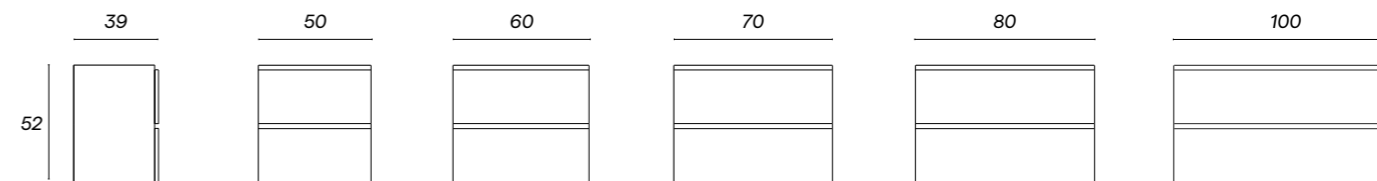

JUNE PERSONALIZABLE F39 2 C - Tirador Cromo

Laminados	50	60	70	80	100
ca	MBJUSOP00109	MBJUSOP00224	MBJUSOP00229	MBJUSOP00234	MBJUSOP00244
ch	MBJUSOP00110	MBJUSOP00225	MBJUSOP00230	MBJUSOP00235	MBJUSOP00245
ct	MBJUSOP00111	MBJUSOP00226	MBJUSOP00231	MBJUSOP00236	MBJUSOP00246
ng	MBJUSOP00112	MBJUSOP00227	MBJUSOP00232	MBJUSOP00237	MBJUSOP00247
bp	MBJUSOP00113	MBJUSOP00228	MBJUSOP00233	MBJUSOP00238	MBJUSOP00248
PVP	265€	273€	298€	306€	338€

JUNE PERSONALIZABLE F39 2 C - Tirador negro

Laminados	50	60	70	80	100
ca	MBJUSOP00249	MBJUSOP00254	MBJUSOP00259	MBJUSOP00264	MBJUSOP00274
ch	MBJUSOP00250	MBJUSOP00255	MBJUSOP00260	MBJUSOP00265	MBJUSOP00275
ct	MBJUSOP00251	MBJUSOP00256	MBJUSOP00261	MBJUSOP00266	MBJUSOP00276
ng	MBJUSOP00252	MBJUSOP00257	MBJUSOP00262	MBJUSOP00267	MBJUSOP00277
bp	MBJUSOP00253	MBJUSOP00258	MBJUSOP00263	MBJUSOP00268	MBJUSOP00278
PVP	265€	273€	298€	306€	338€

JUNE BAJO SUSPENDIDO 2 C - Tirador cromo

Laminados	30	Lacados	30
ca	MBJUSOP00189	Lca	MBJUSOP00354
ch	MBJUSOP00190	Lch	MBJUSOP00355
ct	MBJUSOP00191	Lar	MBJUSOP00356
ng	MBJUSOP00192	Lho	MBJUSOP00357
bp	MBJUSOP00193	Lti	MBJUSOP00358
PVP	275€	Lto	MBJUSOP00359
		Lbp	MBJUSOP00360
		PVP	348€

JUNE BAJO SUSPENDIDO 2 C - Tirador negro

Laminados	30
ca	MBJUSOP00194
ch	MBJUSOP00195
ct	MBJUSOP00196
ng	MBJUSOP00197
bp	MBJUSOP00198
PVP	275€