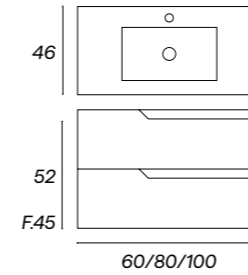

CONJUNTO BOHE

CONJUNTO BOHE 2C LAMINADO F45

Mueble + lavabo Marte blanco

Acabados	60	80	100
○ bp	COBE06000001	COBE08000001	COBE10000001
● ch	COBE06000003	COBE08000003	COBE10000003
● ca	COBE06000002	COBE08000002	COBE10000002
● ct	COBE06000004	COBE08000004	COBE10000004
● ng	COBE06000005	COBE08000005	COBE10000005
PVP conjunto	353€	397€	434€