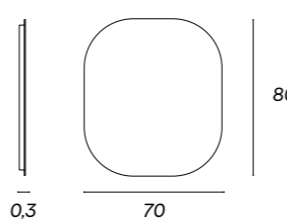

ARLEQUÍN CURVO

Medidas	70
Ref.	EXA3CUR00001
PVP	269€